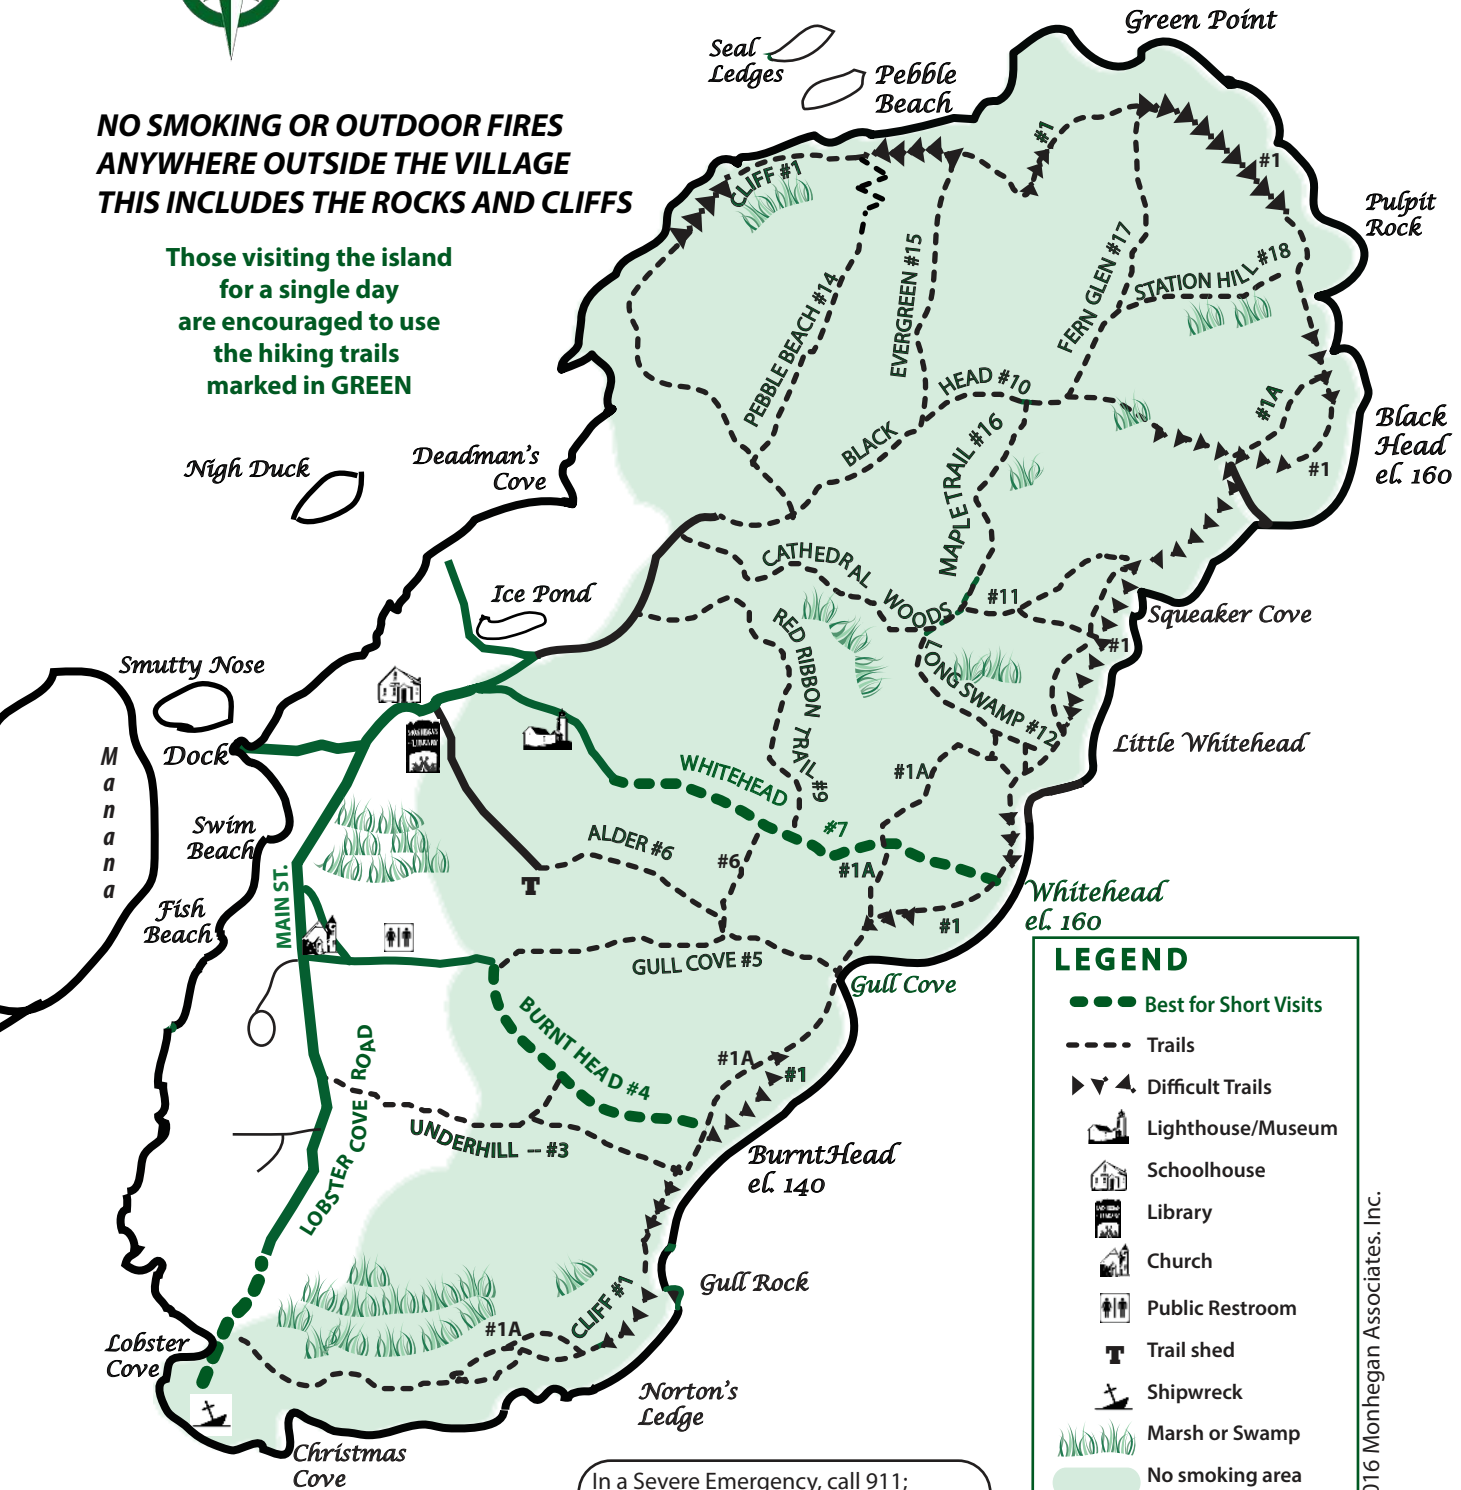

Monhegan Associates Trail Map

NO SMOKING OR OUTDOOR FIRES ANYWHERE OUTSIDE THE VILLAGE THIS INCLUDES THE ROCKS AND CLIFFS

Those visiting the island for a single day are encouraged to use the hiking trails marked in GREEN

In a Severe Emergency, call 911; Identify location on Monhegan Island

LEGEND

- - - Best for Short Visits
- - - Trails
- ▶▼▲ Difficult Trails
- Lighthouse/Museum
- Schoolhouse
- Library
- Church
- Public Restroom
- Trail shed
- Shipwreck
- Marsh or Swamp
- No smoking area